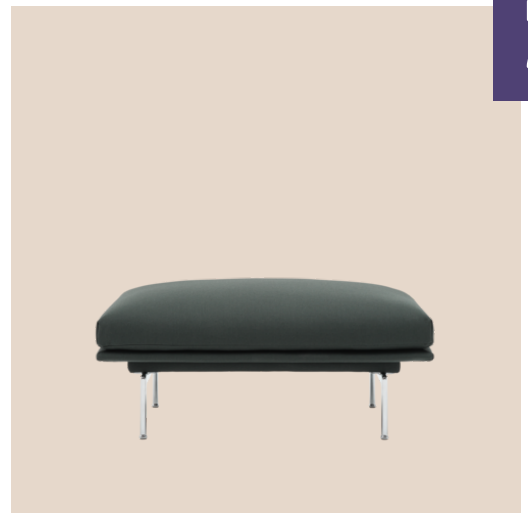

Outline Pouf

“With the Outline Sofa Series, we wanted to create a visually light and elegant design with lots of comfort, translating aspects of modern architecture into the design through juxtaposing elements. Outline is created with slim proportions for a simple and elegant look, complemented by its generous seat and slender legs. There’s a calm serenity about the Outline Sofa Series, having a soft and deep seat with clean lines and a strong architectural presence, brought forth by its overlapping forms that bring a refined touch to the expression of the design.”

— Anderssen & Voll

Designed by	Anderssen & Voll / 2016
About the designer	Anderssen & Voll are two thirds of the former Norway Says and among the most prominent and successful Norwegian designers. They have formerly been named both Norwegian and Scandinavian Designers of the Year in Norway and have received international awards and recognition for their work with furniture, lighting, and home accessories.
Environment	Indoor
Country of Production	Slovakia
Preassembled	No - Mount legs to seat.
Description	The Outline Pouf echoes the clean and refined lines of the Outline design, making a perfect addition to any sofa setting. Use the pouf as a footstool as well as an extra seat.
Material	Black powder coated or polished aluminum base with pre-mounted felt glides. Wood and steel construction. Cold foam filling. Fully upholstered with textile, imitation leather or leather. Leather from selected premium leather suppliers.