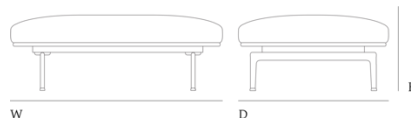

Outline Pouf

Dimensions

Height:	40 cm / 15.7"
Width:	111 cm / 43.7"
Depth:	78 cm / 30.7"
Seat Height:	40 cm / 15.7"
Seat Depth:	78 cm / 30.7"

Made-to-order

This product can be upholstered in the following textiles: Aegean, Allure Leather, Balder, Beck, Cameo, Canvas, Chameleon, Clara, Colline, Color Field, Divina, Divina MD, Divina Melange, Easy Leather, Endure Leather, Fiord, Grace Leather, Hallingdal, Highland, Illusion Leather, Mode, Modern Tweed, Ocean, Pebble Weave, Pecora, Planum, Prairie, Premier, Refine Leather, Remix, Rime, Steelcut, Steelcut Trio, Twill Weave, Vidar, Westwood